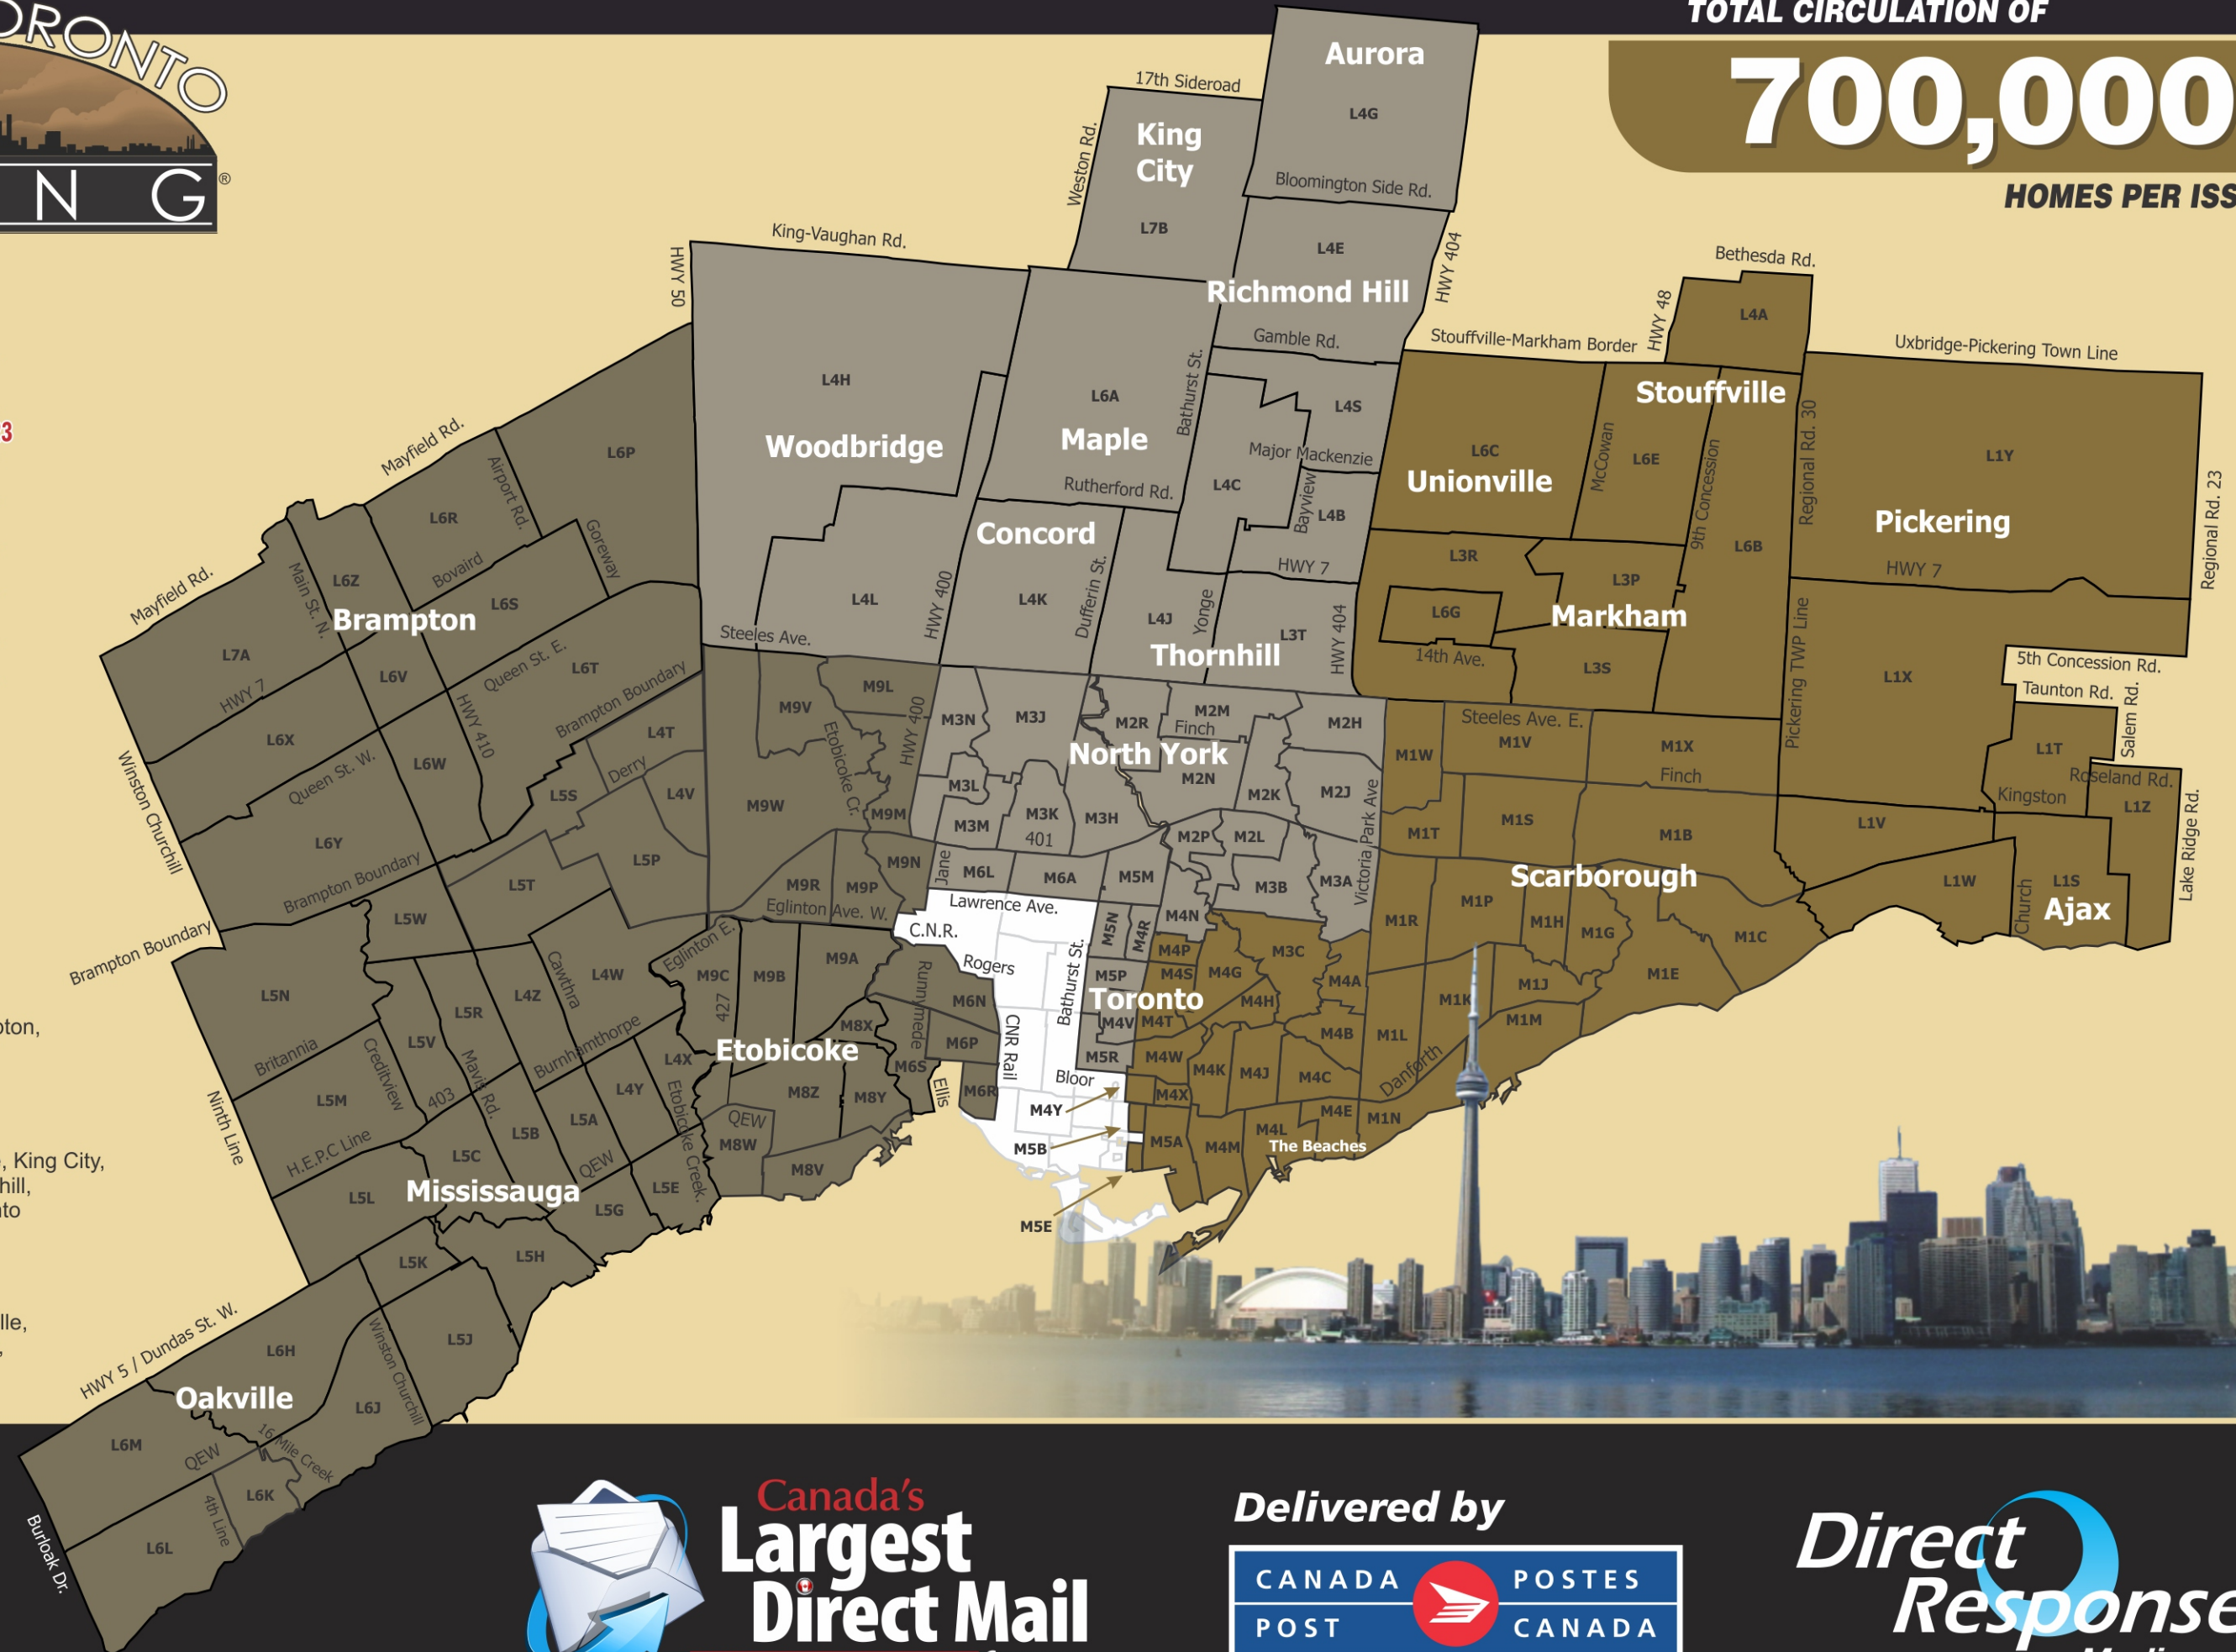

2012 ISSUE	CANADA POST WEEK
FEBRUARY	Feb. 20 - Feb. 24
MARCH	March 19 - March 23
MAY	April 23 - April 27
JUNE	May 28 - June 1
JULY	June 25 - June 29
AUGUST	July 30 - Aug. 3
SEPTEMBER	Sept. 17 - Sept. 21
OCTOBER	Oct. 22 - Oct. 26

- GTL West**
250,000 Homes
 Oakville, Mississauga, Brampton, Etobicoke, High Park
- GTL Central**
225,000 Homes
 Woodbridge, Concord, Maple, King City, Aurora, Richmond Hill, Thornhill, Willowdale, North York, Toronto
- GTL East**
225,000 Homes
 Markham, Unionville, Stouffville, Pickering, Ajax, Scarborough, Toronto, The Beaches