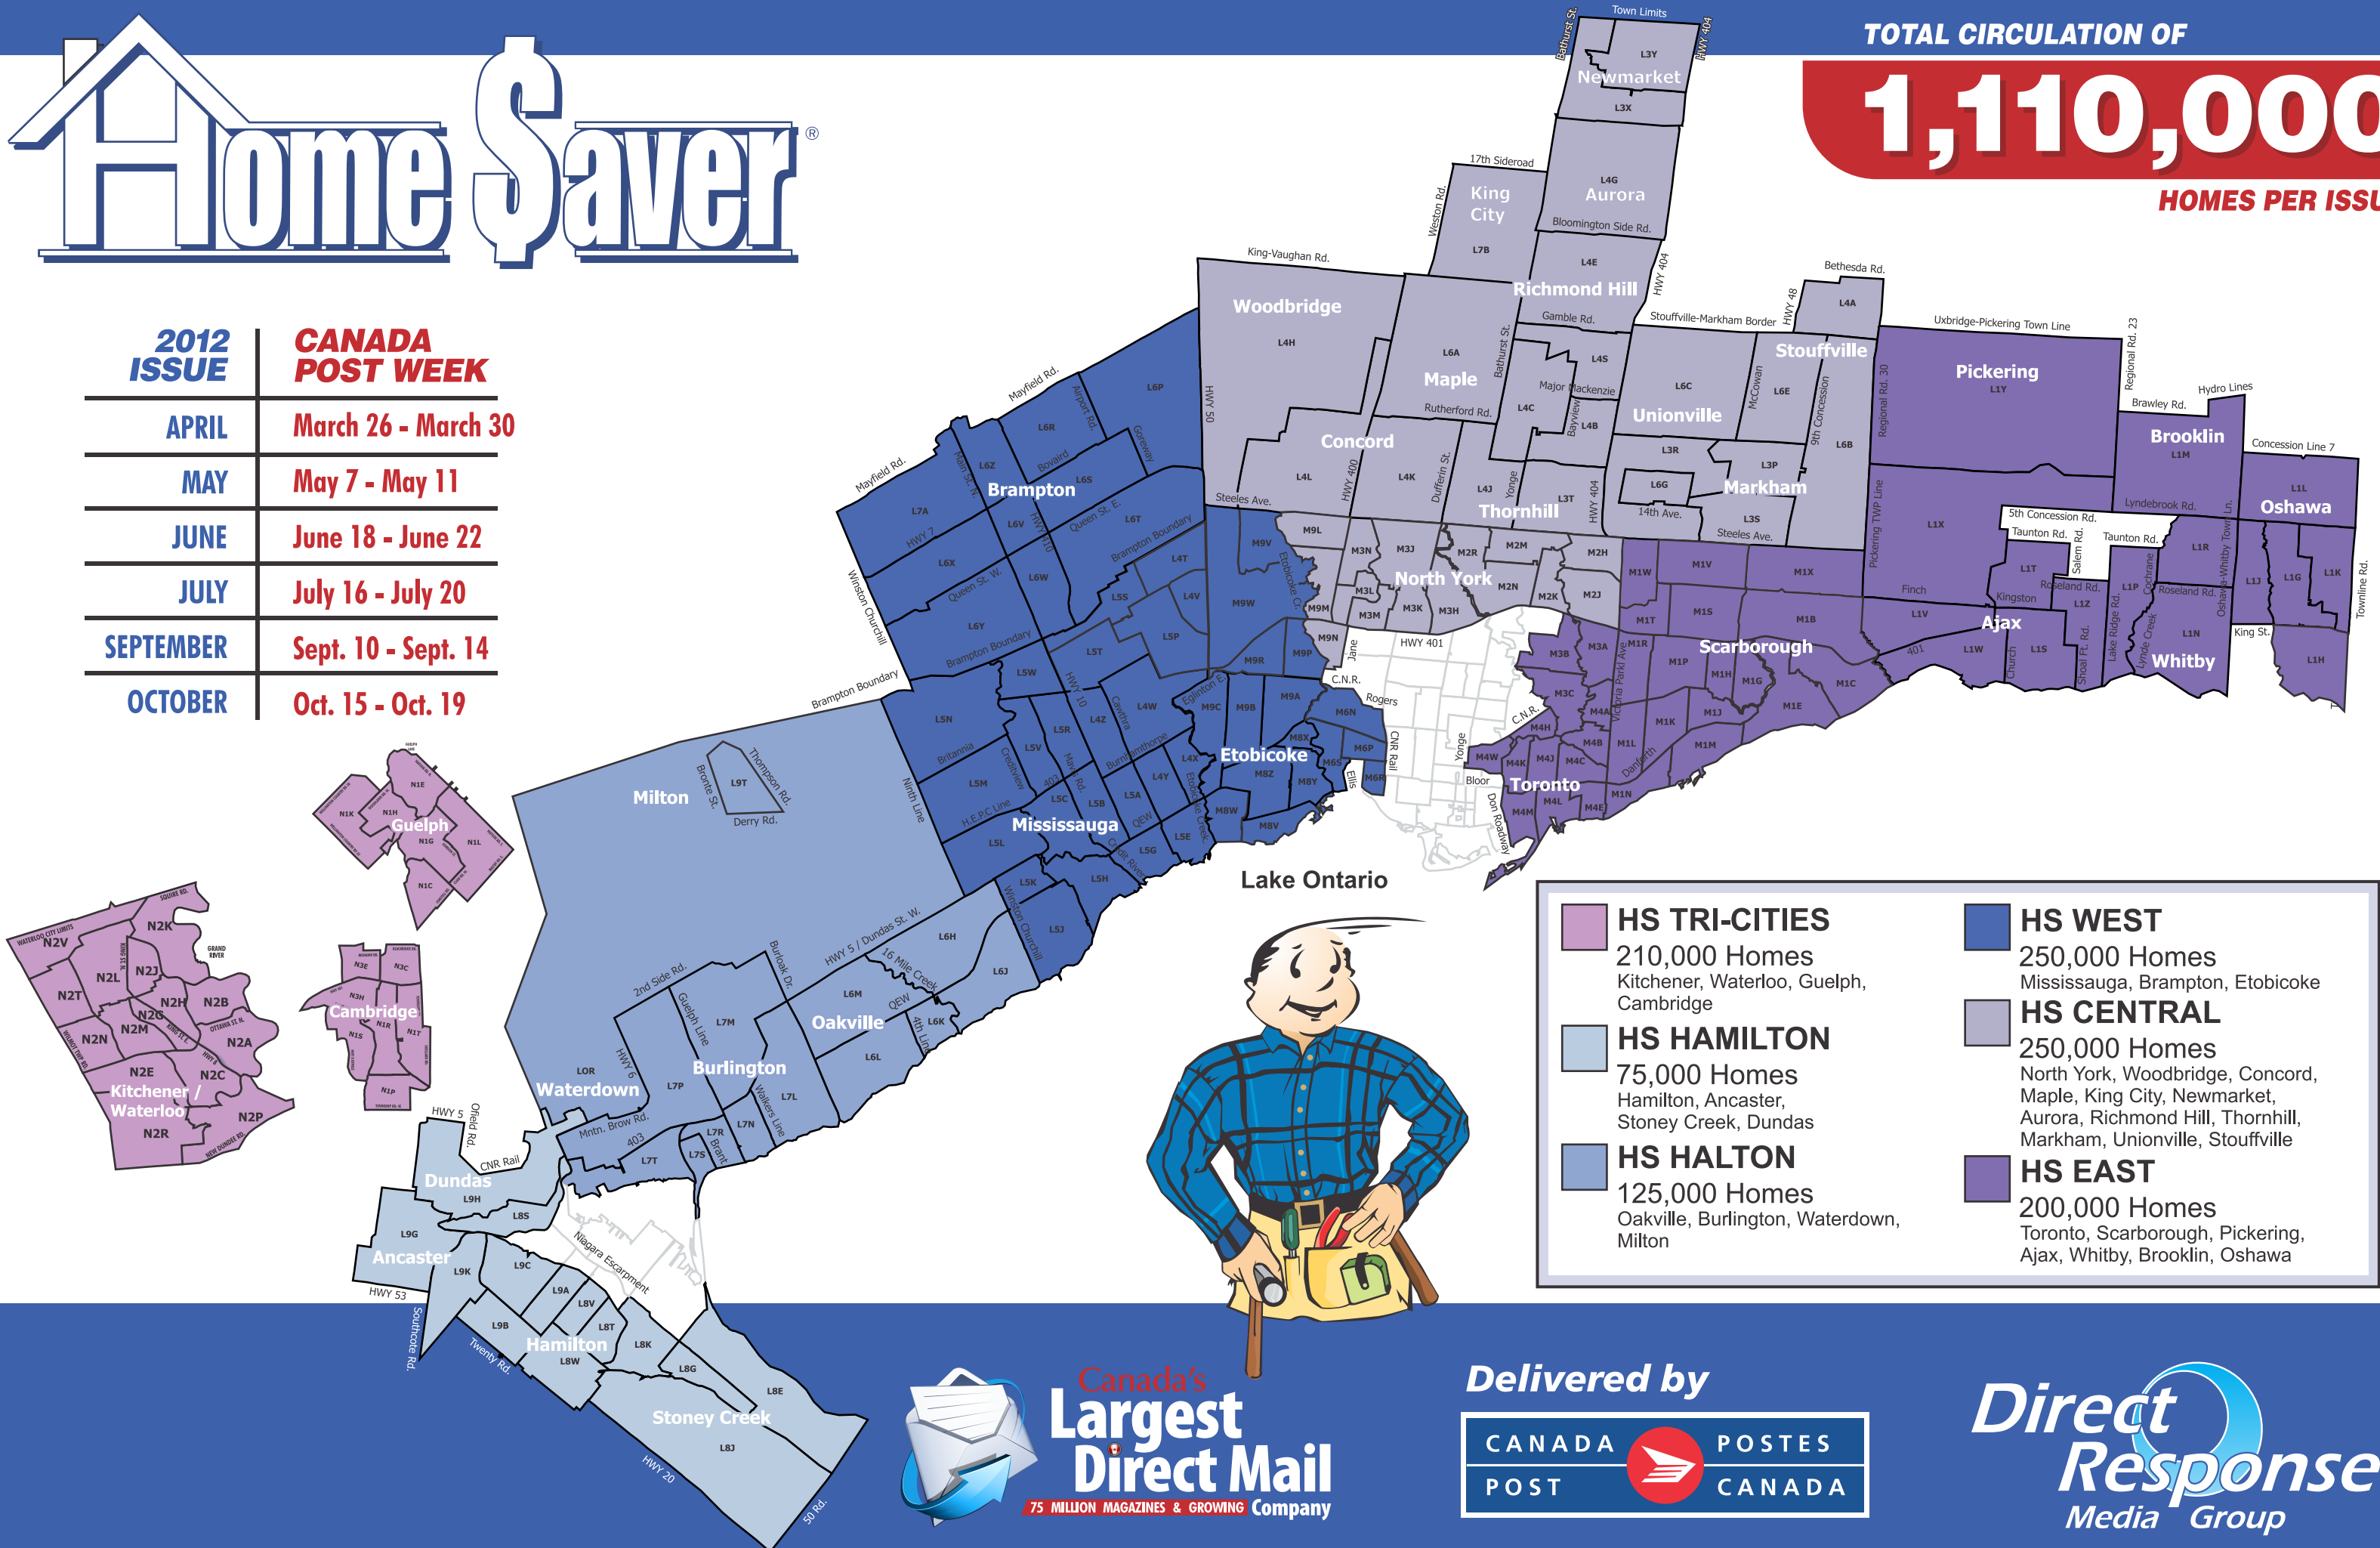

Home \$aver®

TOTAL CIRCULATION OF

1,110,000

HOMES PER ISSUE

2012 ISSUE	CANADA POST WEEK
APRIL	March 26 - March 30
MAY	May 7 - May 11
JUNE	June 18 - June 22
JULY	July 16 - July 20
SEPTEMBER	Sept. 10 - Sept. 14
OCTOBER	Oct. 15 - Oct. 19

	HS TRI-CITIES 210,000 Homes Kitchener, Waterloo, Guelph, Cambridge		HS WEST 250,000 Homes Mississauga, Brampton, Etobicoke
	HS HAMILTON 75,000 Homes Hamilton, Ancaster, Stoney Creek, Dundas		HS CENTRAL 250,000 Homes North York, Woodbridge, Concord, Maple, King City, Newmarket, Aurora, Richmond Hill, Thornhill, Markham, Unionville, Stouffville
	HS HALTON 125,000 Homes Oakville, Burlington, Waterdown, Milton		HS EAST 200,000 Homes Toronto, Scarborough, Pickering, Ajax, Whitby, Brooklin, Oshawa

Canada's **Largest Direct Mail**
75 MILLION MAGAZINES & GROWING Company

Delivered by
CANADA POST POSTES CANADA

Direct Response Media Group